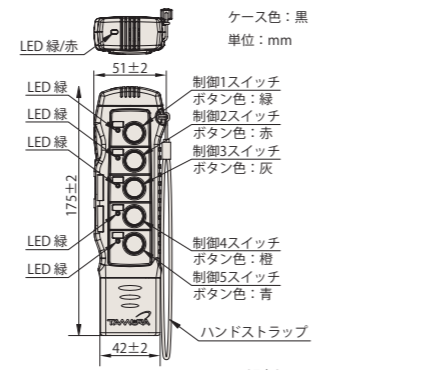

INFORMATION

WIRELESS MICROPHONE SYSTEM for RAILWAYS

OUTSIDE VIEW

WTH-3262
WTH-8120A

WTH-3265

WRU-3210
WRU-3250

WRU-8100A

WOL-8110

WDL-8100/3220

WPC-8100A

WAW-3210B
+WOO-3210B

WAW-8100

WOO-3220

WOO-8100