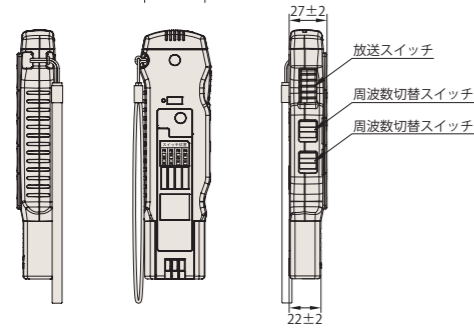

INFORMATION

WIRELESS MICROPHONE SYSTEM for RAILWAYS

OUTSIDE VIEW

WTH-3262
WTH-8120A

WTH-3265

WRU-3210
WRU-3250

WRU-8100A

WOL-8110

WDL-8100/3220

WPC-8100A

WAW-3210B
+WOO-3210B

WAW-8100

WOO-3220

WOO-8100