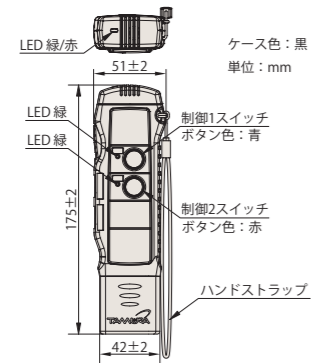

INFORMATION

WIRELESS MICROPHONE SYSTEM for RAILWAYS

OUTSIDE VIEW

WTH-3262
WTH-8120A

WTH-3265

WRU-3210
WRU-3250

WRU-8100A

WOL-8110