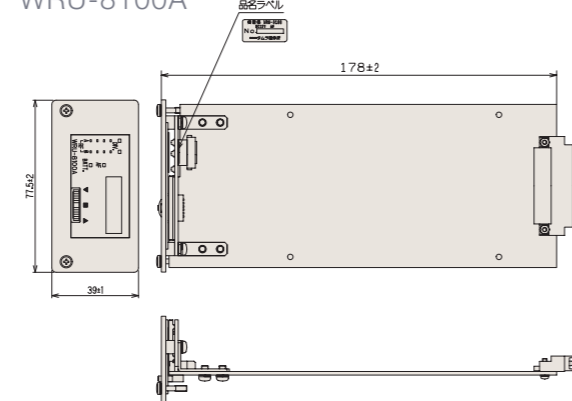

INFORMATION

WIRELESS MICROPHONE SYSTEM for RAILWAYS

OUTSIDE VIEW

WTH-3262
WTH-8120A

WTH-3265

WRU-3210
WRU-3250

WRU-8100A

WOL-8110

WDL-8100/3220

WPC-8100A

WAW-3210B
+WOO-3210B

WAW-8100

WOO-3220

WOO-8100