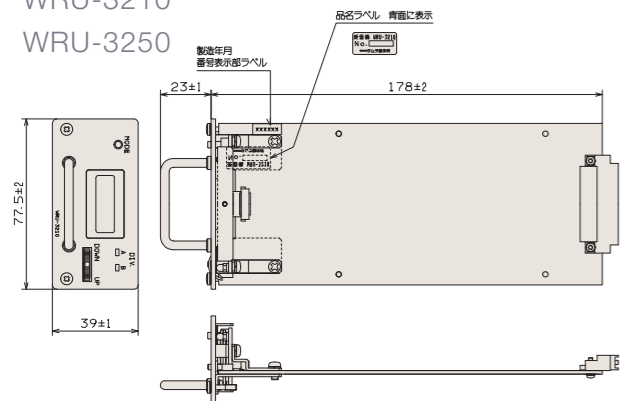

INFORMATION

WIRELESS MICROPHONE SYSTEM for RAILWAYS

OUTSIDE VIEW

WTH-3262
WTH-8120A

WTH-3265

WRU-3210
WRU-3250

WRU-8100A

WOL-8110

WDL-8100/3220

WPC-8100A

WAW-3210B
+WOO-3210B

WAW-8100

WOO-3220

WOO-8100