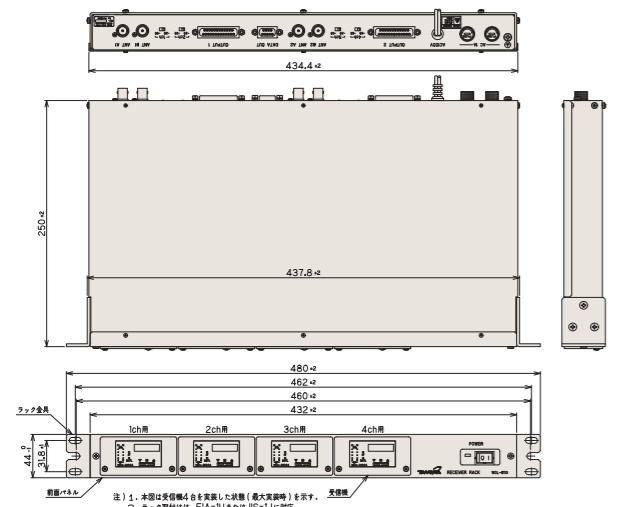

INFORMATION

WIRELESS MICROPHONE SYSTEM for RAILWAYS

OUTSIDE VIEW

WTH-3262
WTH-8120A

WTH-3265

WRU-3210
WRU-3250

WRU-8100A

WOL-8110

WDL-8100/3220

WPC-8100A

WAW-3210B
+WOO-3210B

WAW-8100

WOO-3220

WOO-8100