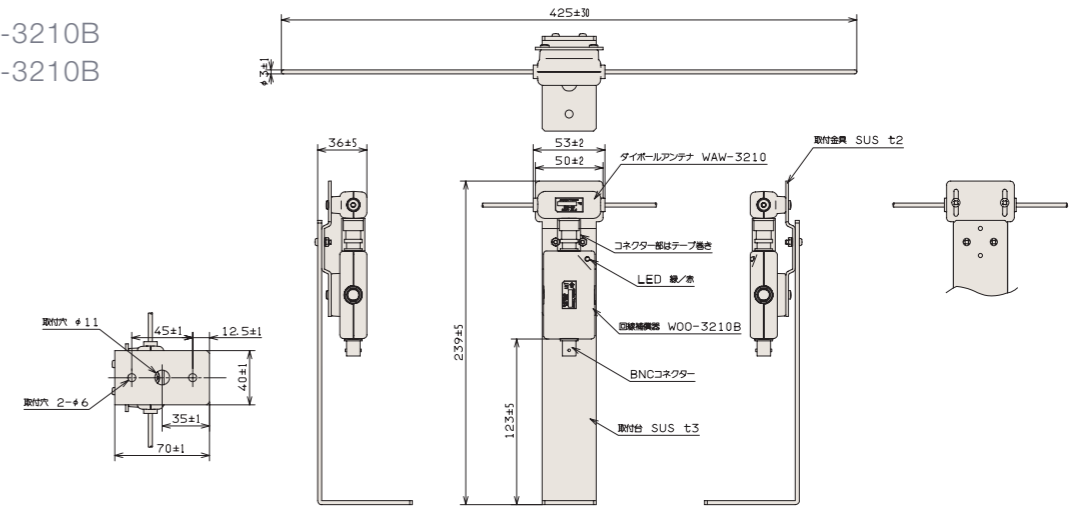

INFORMATION

WIRELESS MICROPHONE SYSTEM for RAILWAYS

OUTSIDE VIEW

WTH-3262
WTH-8120A

WTH-3265

WRU-3210
WRU-3250

WRU-8100A

WOL-8110

WDL-8100/3220

WPC-8100A

WAW-3210B
+WOO-3210B

WAW-8100

WOO-3220

WOO-8100