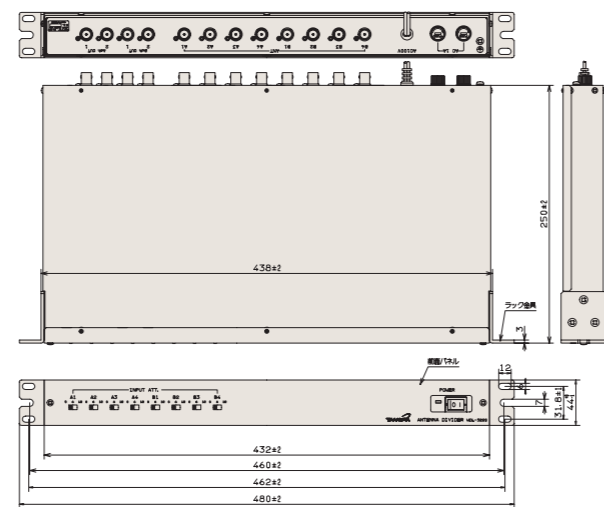

INFORMATION

WIRELESS MICROPHONE SYSTEM for RAILWAYS

OUTSIDE VIEW

WTH-3262
WTH-8120A

WTH-3265

WRU-3210
WRU-3250

WRU-8100A

WOL-8110

WDL-8100/3220

WPC-8100A

WAW-3210B
+WOO-3210B

WAW-8100

WOO-3220

WOO-8100