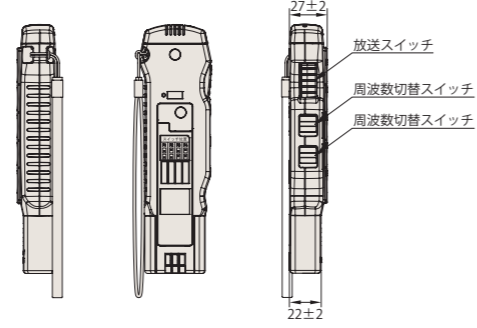

INFORMATION

WIRELESS MICROPHONE SYSTEM for RAILWAYS

OUTSIDE VIEW

WTH-3262
WTH-8120A

WTH-3265

WRU-3210
WRU-3250

WRU-8100A

WOL-8110

WDL-8100/3220

WPC-8100A

WAW-3210B
+WOO-3210B

WAW-8100

WOO-3220

WOO-8100